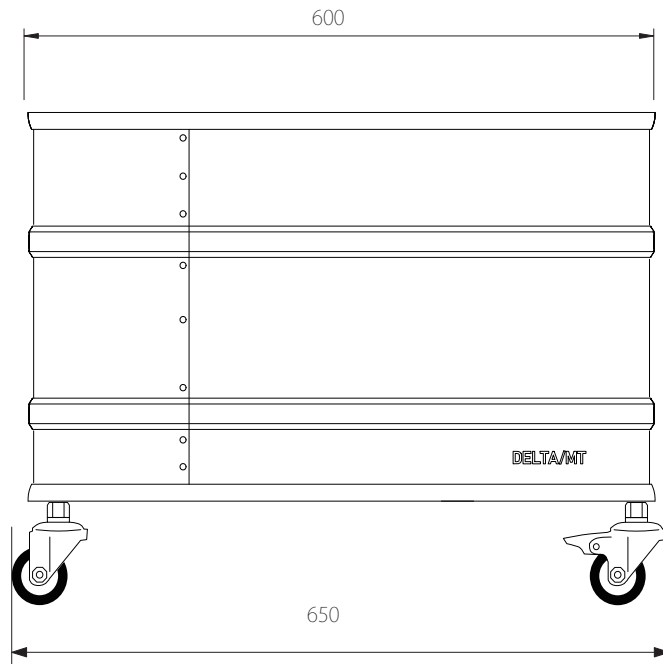

FRONT VIEW

SIDE VIEW

BACK VIEW

MODEL:SB-U73W

CAPACITY:70L