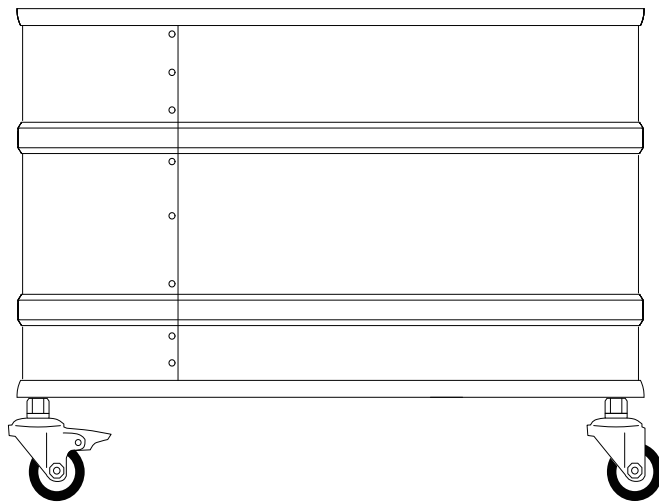

FRONT VIEW

SIDE VIEW

BACK VIEW

MODEL:SB-U73W

CAPACITY:70L