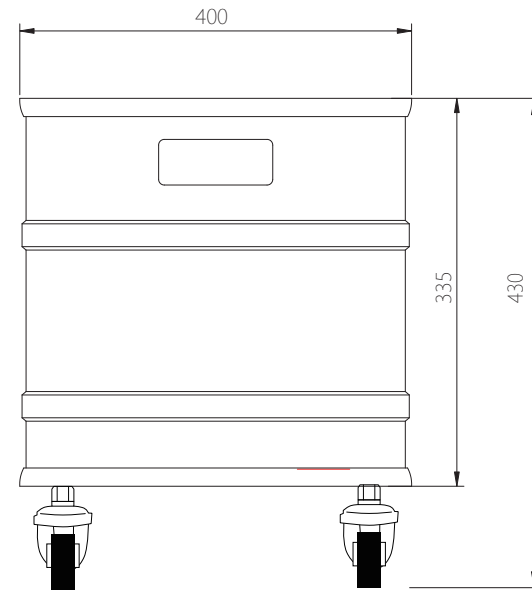

FRONT VIEW

SIDE VIEW

BACK VIEW

MODEL:SB-U73W

CAPACITY:70L