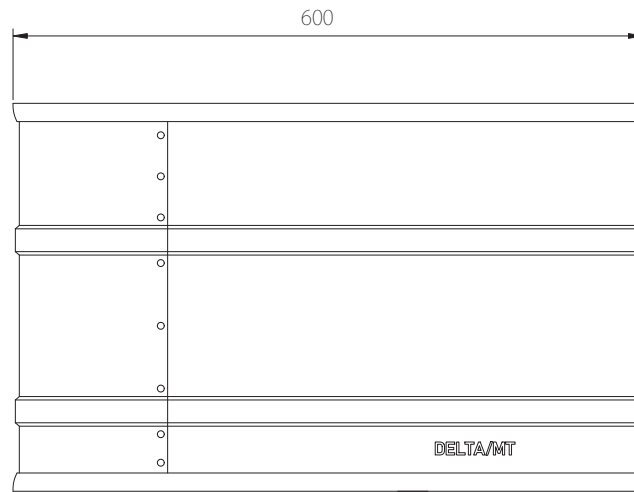

FRONT VIEW

SIDE VIEW

BACK VIEW

MODEL:SB-U73

CAPACITY:70L