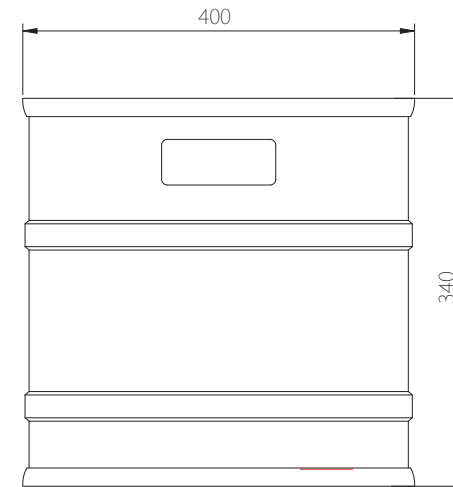

FRONT VIEW

SIDE VIEW

BACK VIEW

MODEL:SB-U73

CAPACITY:70L