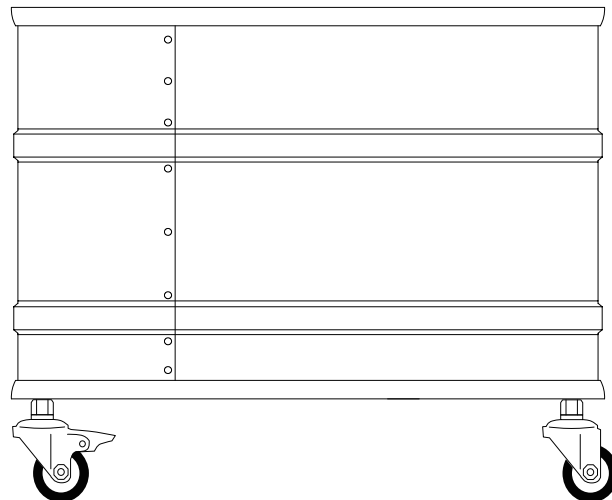

FRONT VIEW

SIDE VIEW

BACK VIEW

MODEL:SB-U60W

CAPACITY:48L