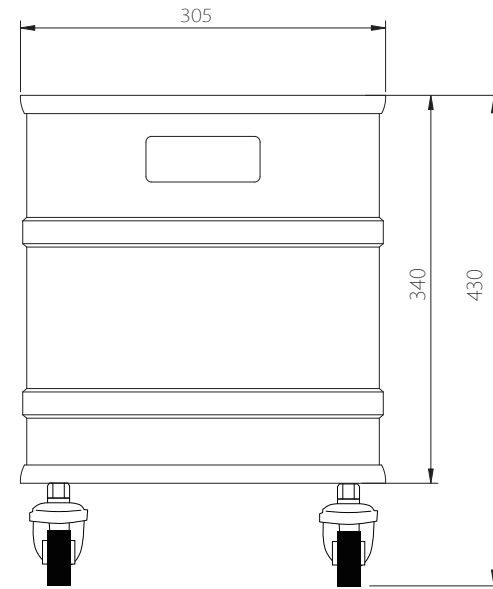

FRONT VIEW

SIDE VIEW

BACK VIEW

MODEL:SB-U60W

CAPACITY:48L