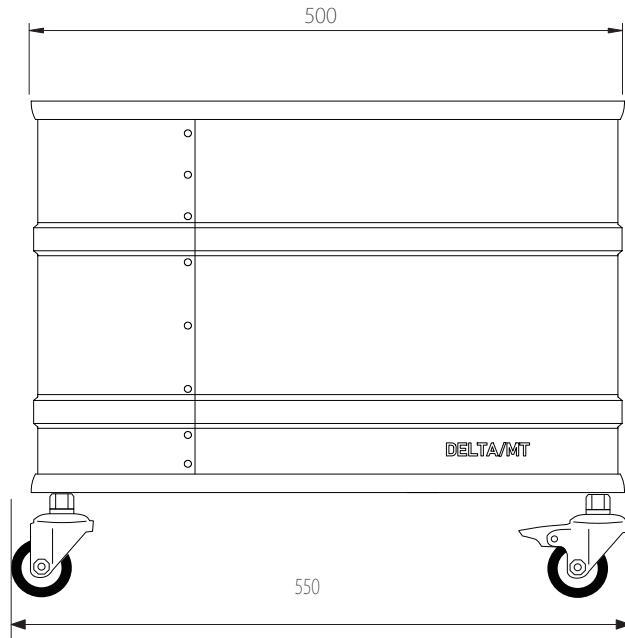

FRONT VIEW

SIDE VIEW

BACK VIEW

MODEL:SB-U60W

CAPACITY:48L