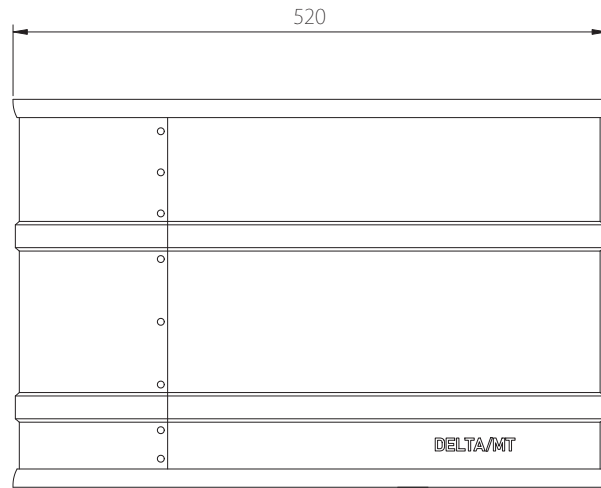

FRONT VIEW

SIDE VIEW

BACK VIEW

MODEL:SB-U60

CAPACITY:48L