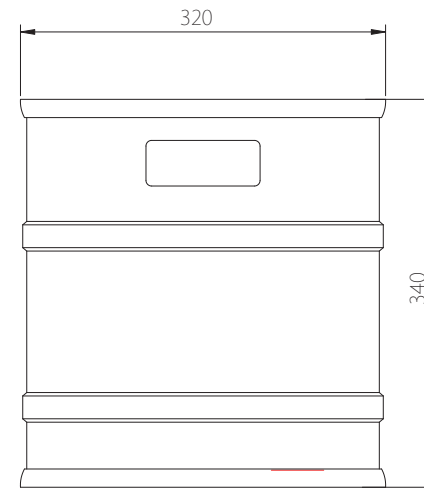

FRONT VIEW

SIDE VIEW

BACK VIEW

MODEL:SB-U60

CAPACITY:48L